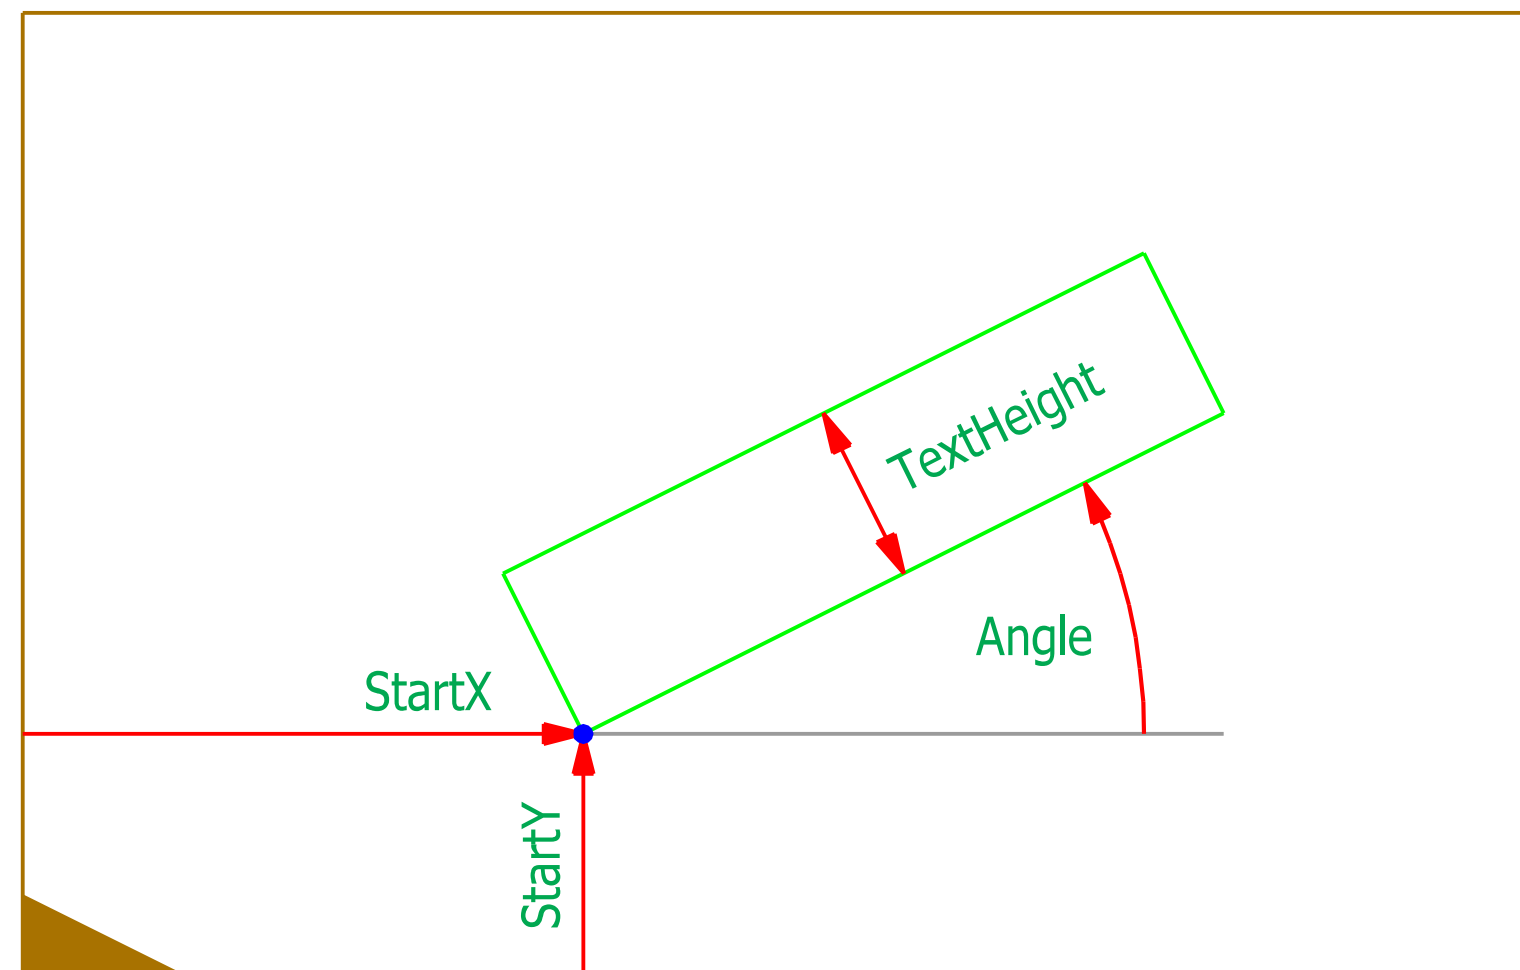

Text

Text = "ABCD"

		AlignmentHorizontal		
		left	center	right
AlignmentVertical	bottom			
	center			
	top			

Text = "ABCD\nEF\nGHI"

AlignmentMultiline				
		left	center	right

StackedMarking	
no	yes

Parameters Text

Name	Type	Default	Min	Max
StartX	LengthPosType	0	-100000	100000
StartY	WidthNType	0	-50000	50000
Angle	Angle2NType	0	-180	180
AlignmentVertical	AlignmentVerticalType	bottom		
AlignmentHorizontal	AlignmentHorizontalType	left		
AlignmentMultiline	AlignmentHorizontalType	left		
StackedMarking	BooleanType	no	no	yes
TextHeightAuto	BooleanType	yes	no	yes
TextHeight	WidthType	20	0	50000
Text	xs:string			