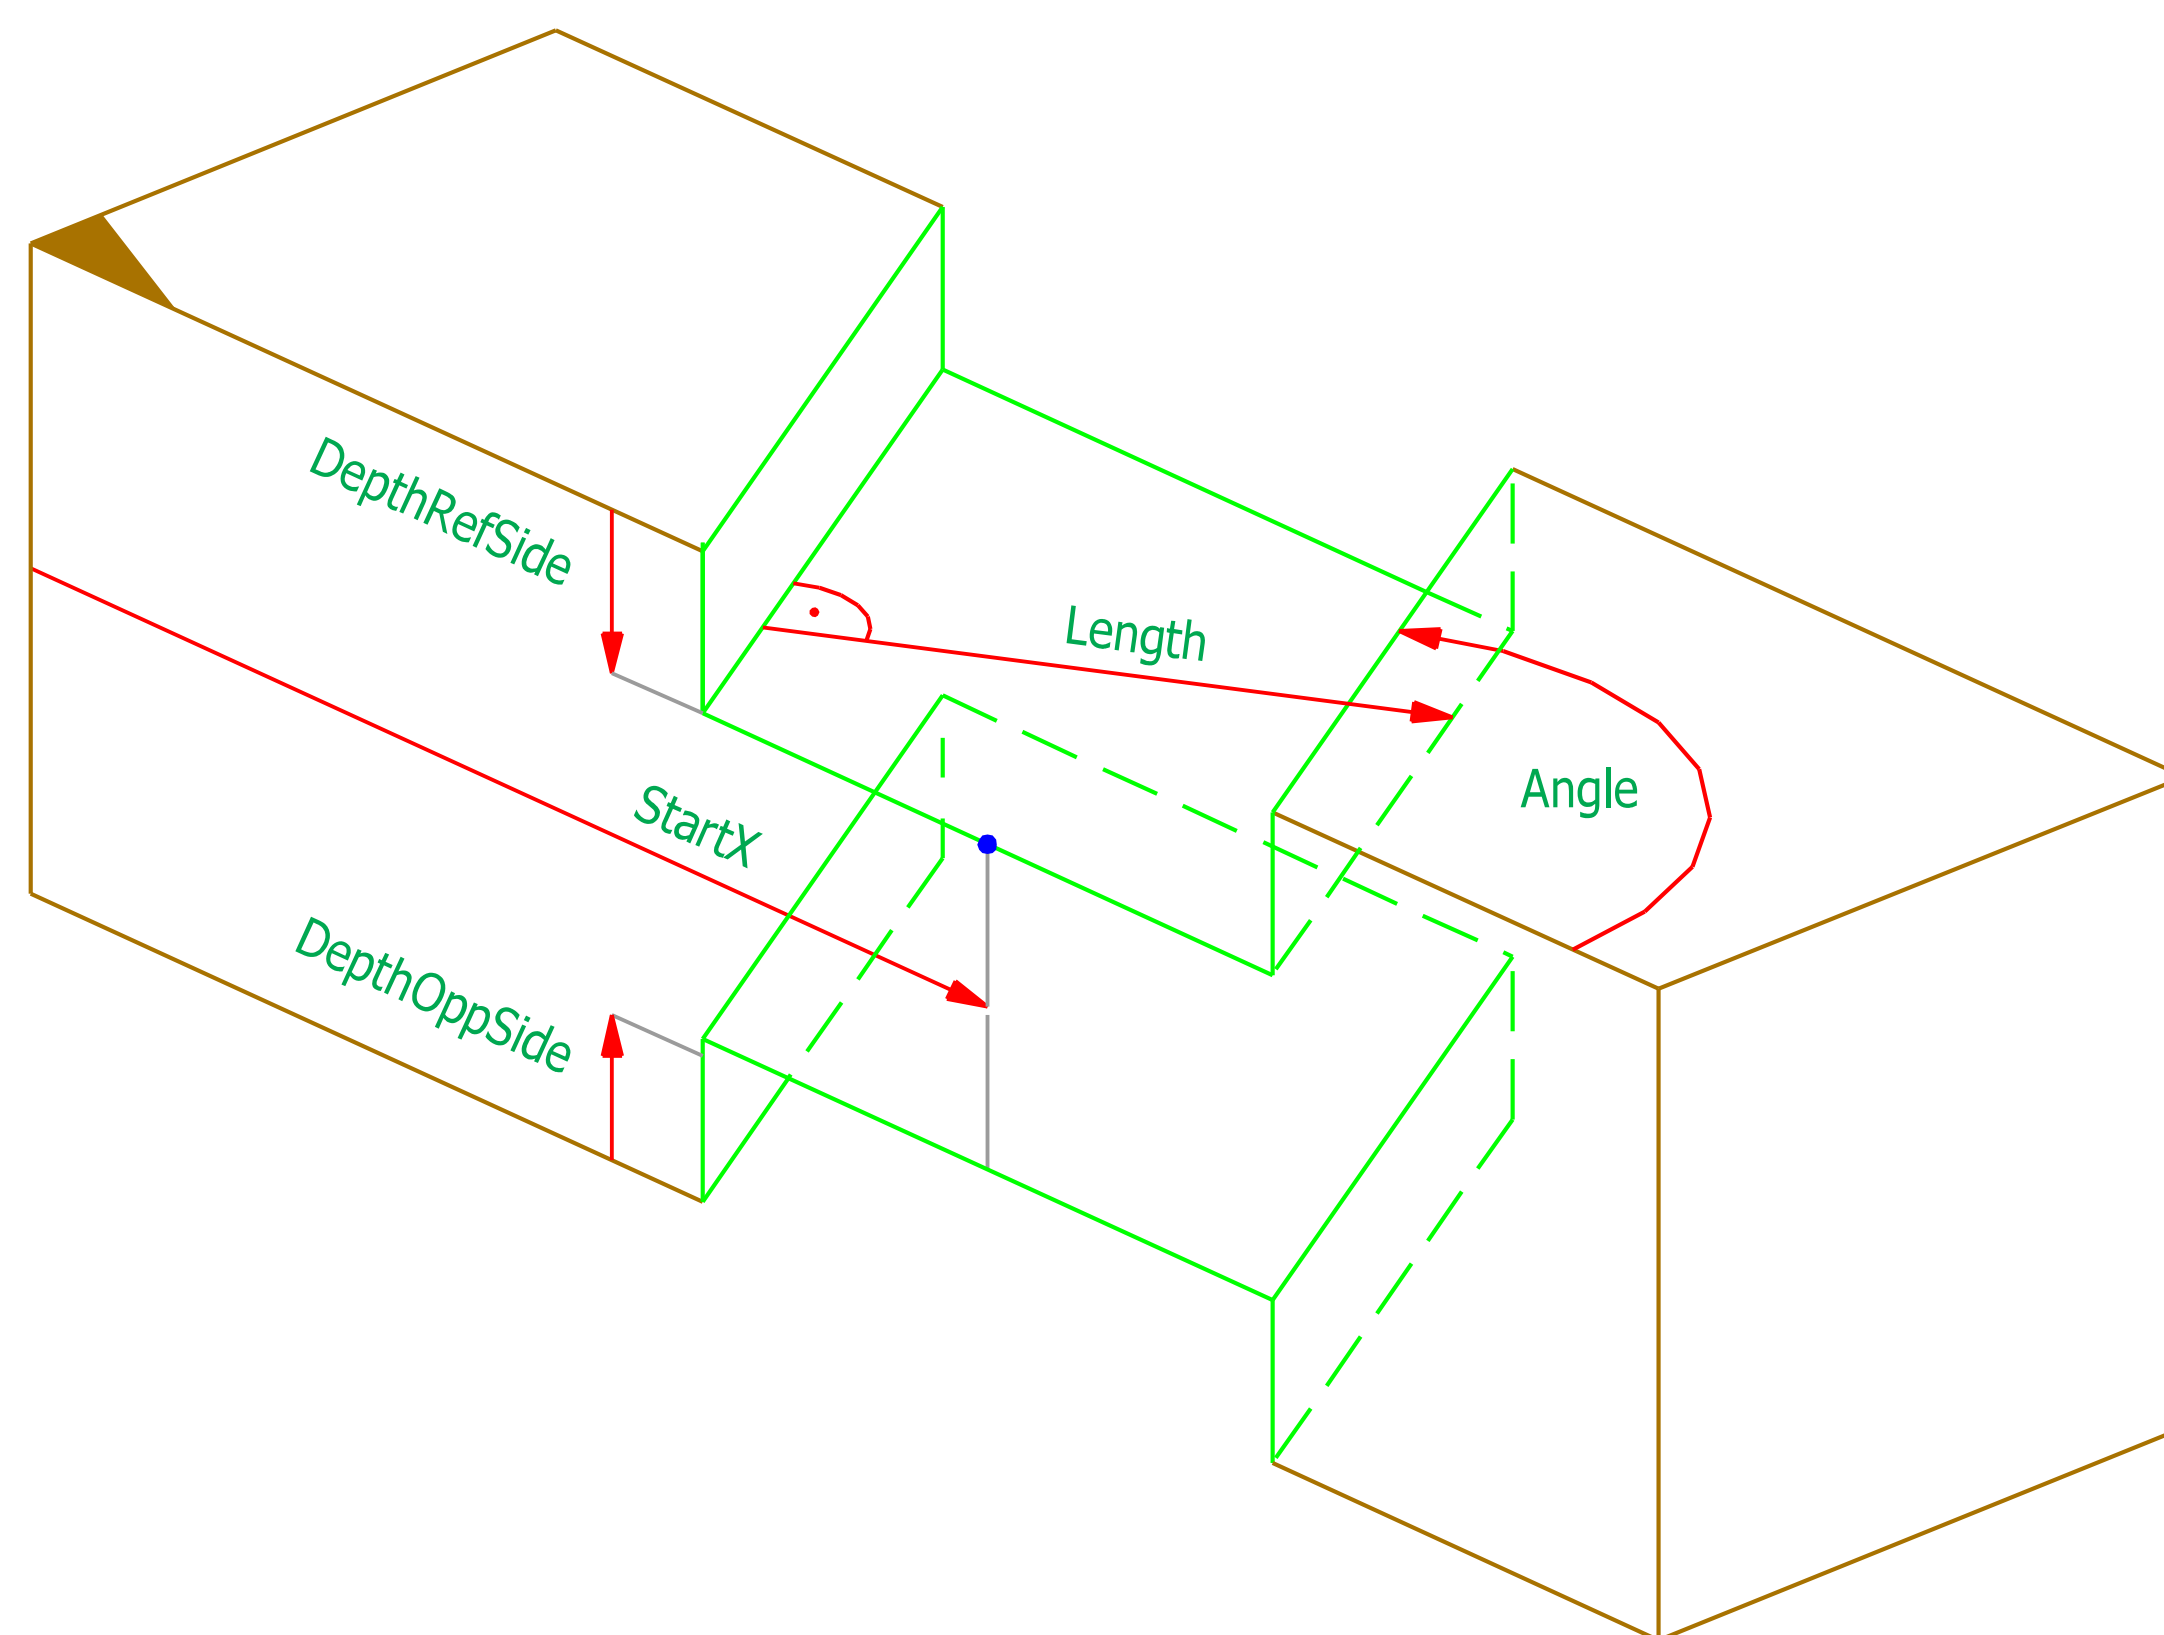

### LogHouseHalfLap

Orientation = start

Orientation = end

## Parameters LogHouseHalfLap

Name	Type	Default	Min	Max
Orientation	OrientationType		start	end
StartX	LengthPosType	0.0	-100000.0	100000.0
Angle	AngleType	90.0	0.1	179.9
Length	WidthType	120.0	0.0	50000.0
DepthRefSide	WidthType	20.0	0.0	50000.0
DepthOppSide	WidthType	20.0	0.0	50000.0