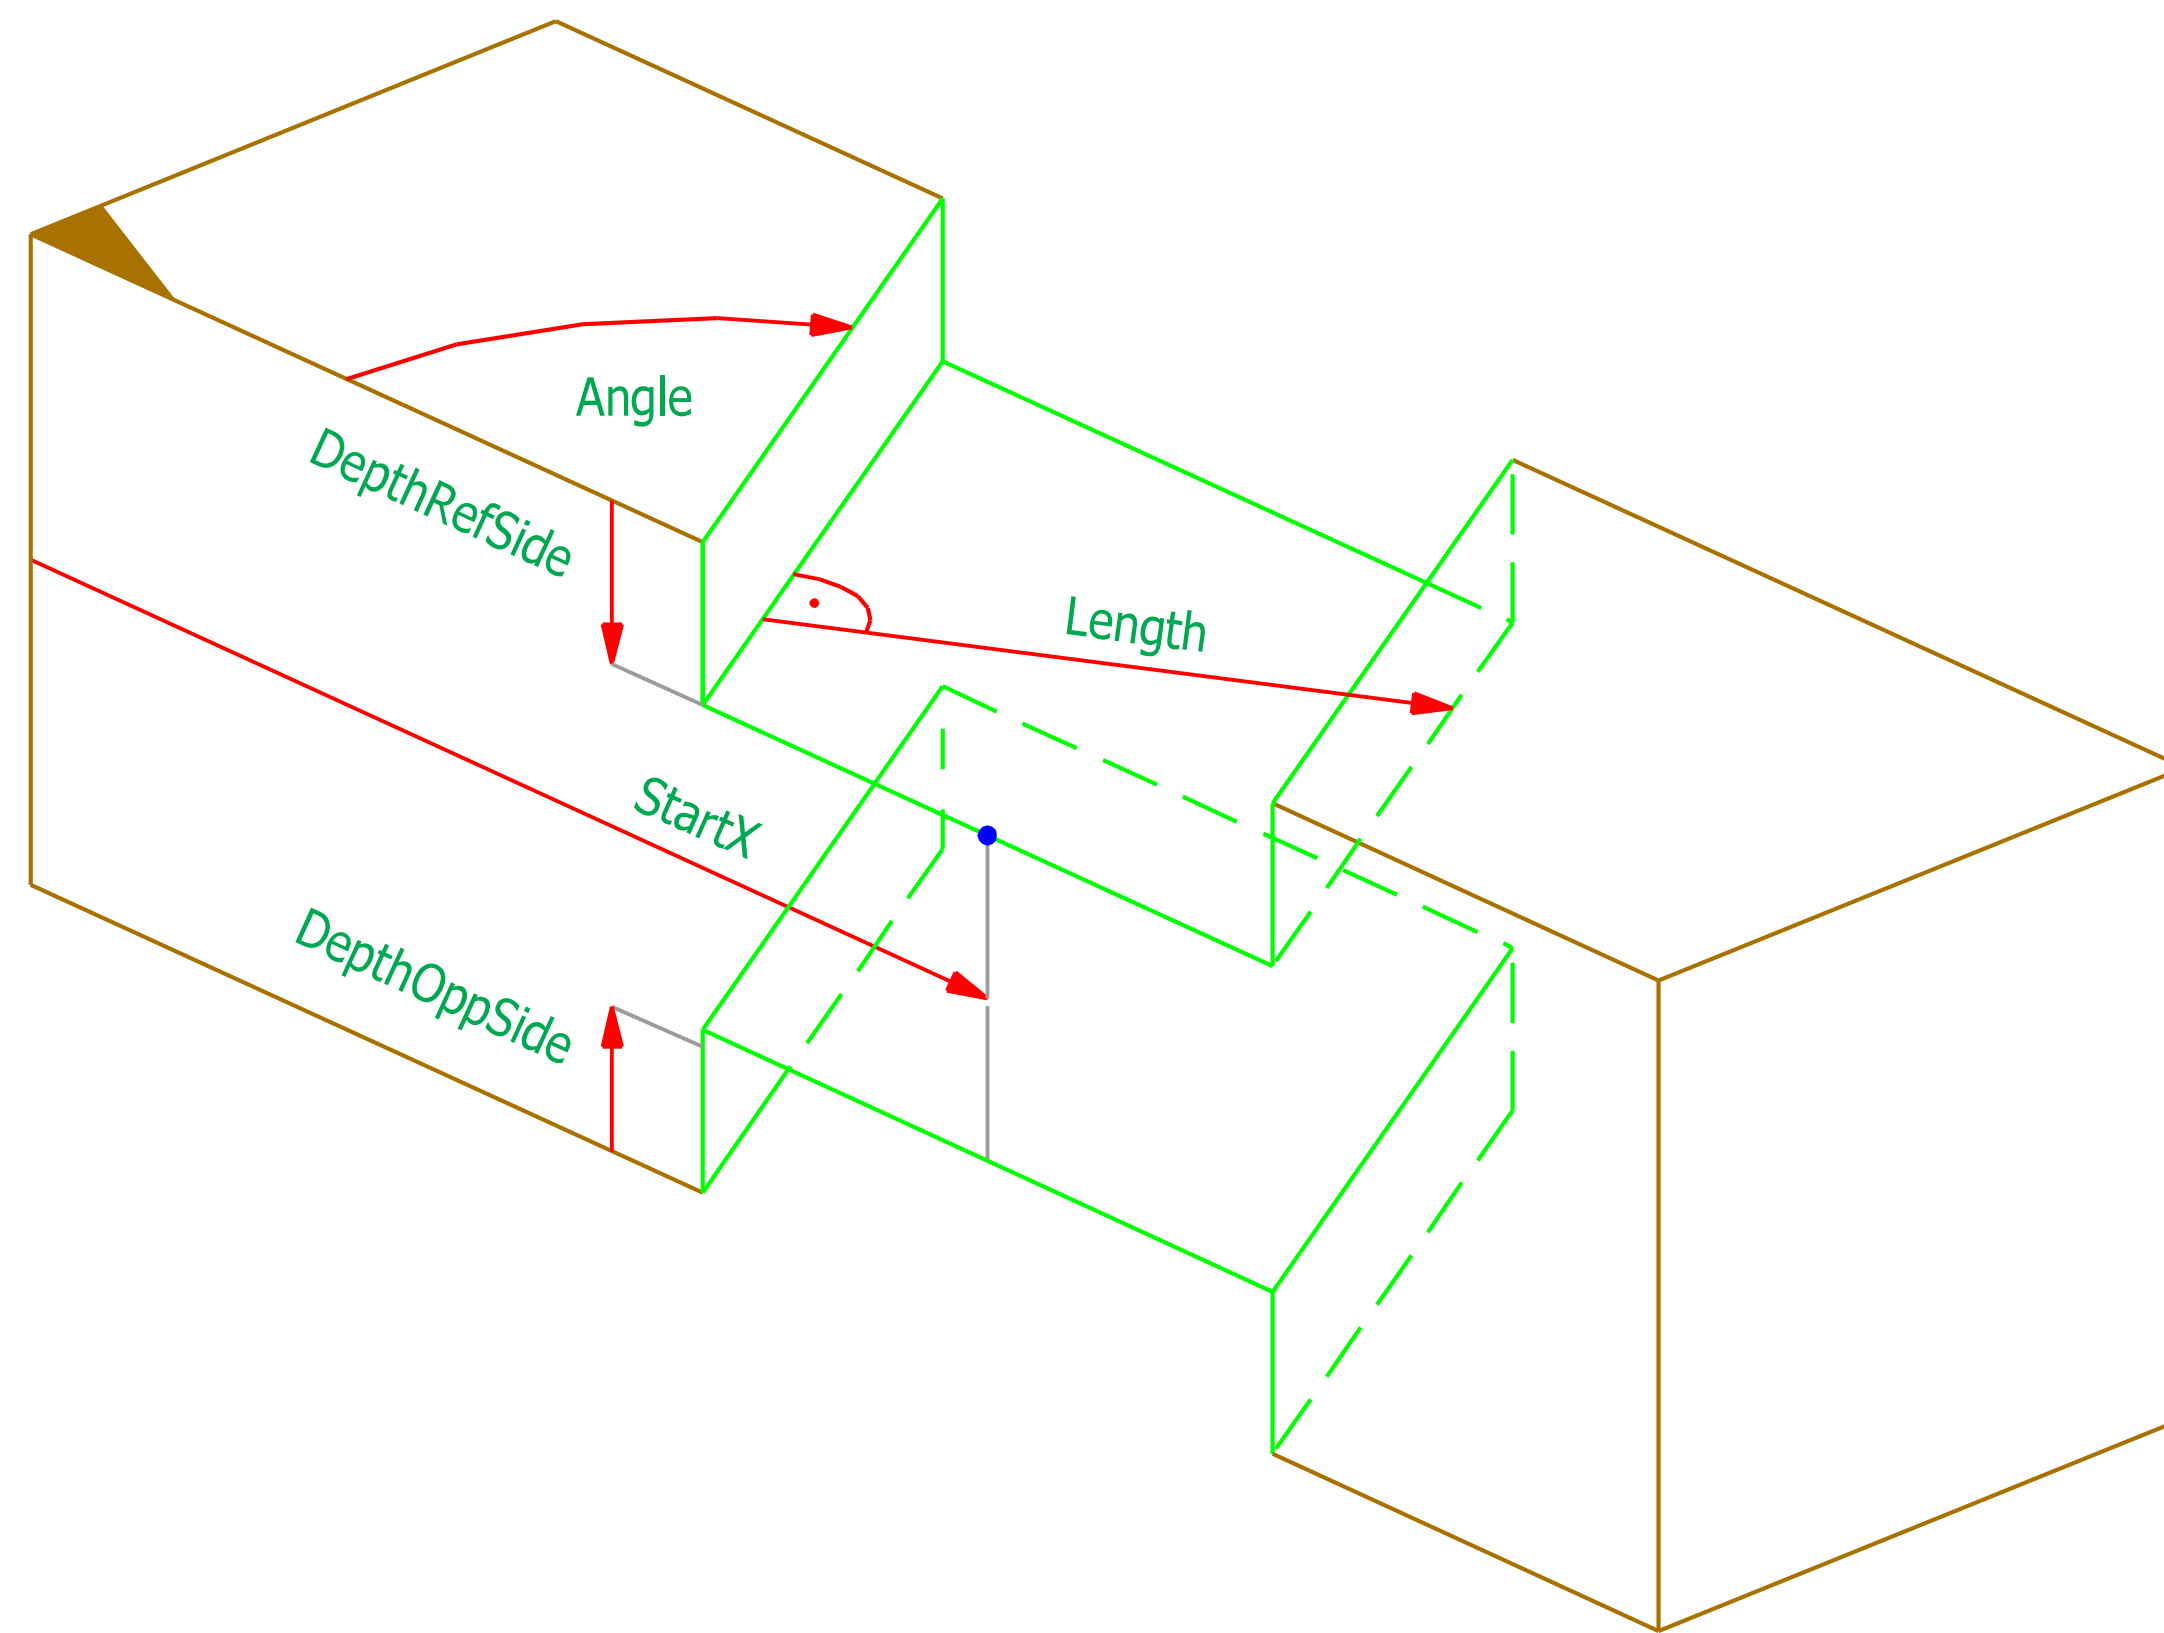

### LogHouseHalfLap

Orientation = start

Orientation = end

## Parameters LogHouseHalfLap

Name	Type	Default	Min	Max
Orientation	OrientationType		start	end
StartX	LengthPosType	0.0	-100000.0	100000.0
Angle	AngleType	90.0	0.1	179.9
Length	WidthType	120.0	0.0	50000.0
DepthRefSide	WidthType	20.0	0.0	50000.0
DepthOppSide	WidthType	20.0	0.0	50000.0