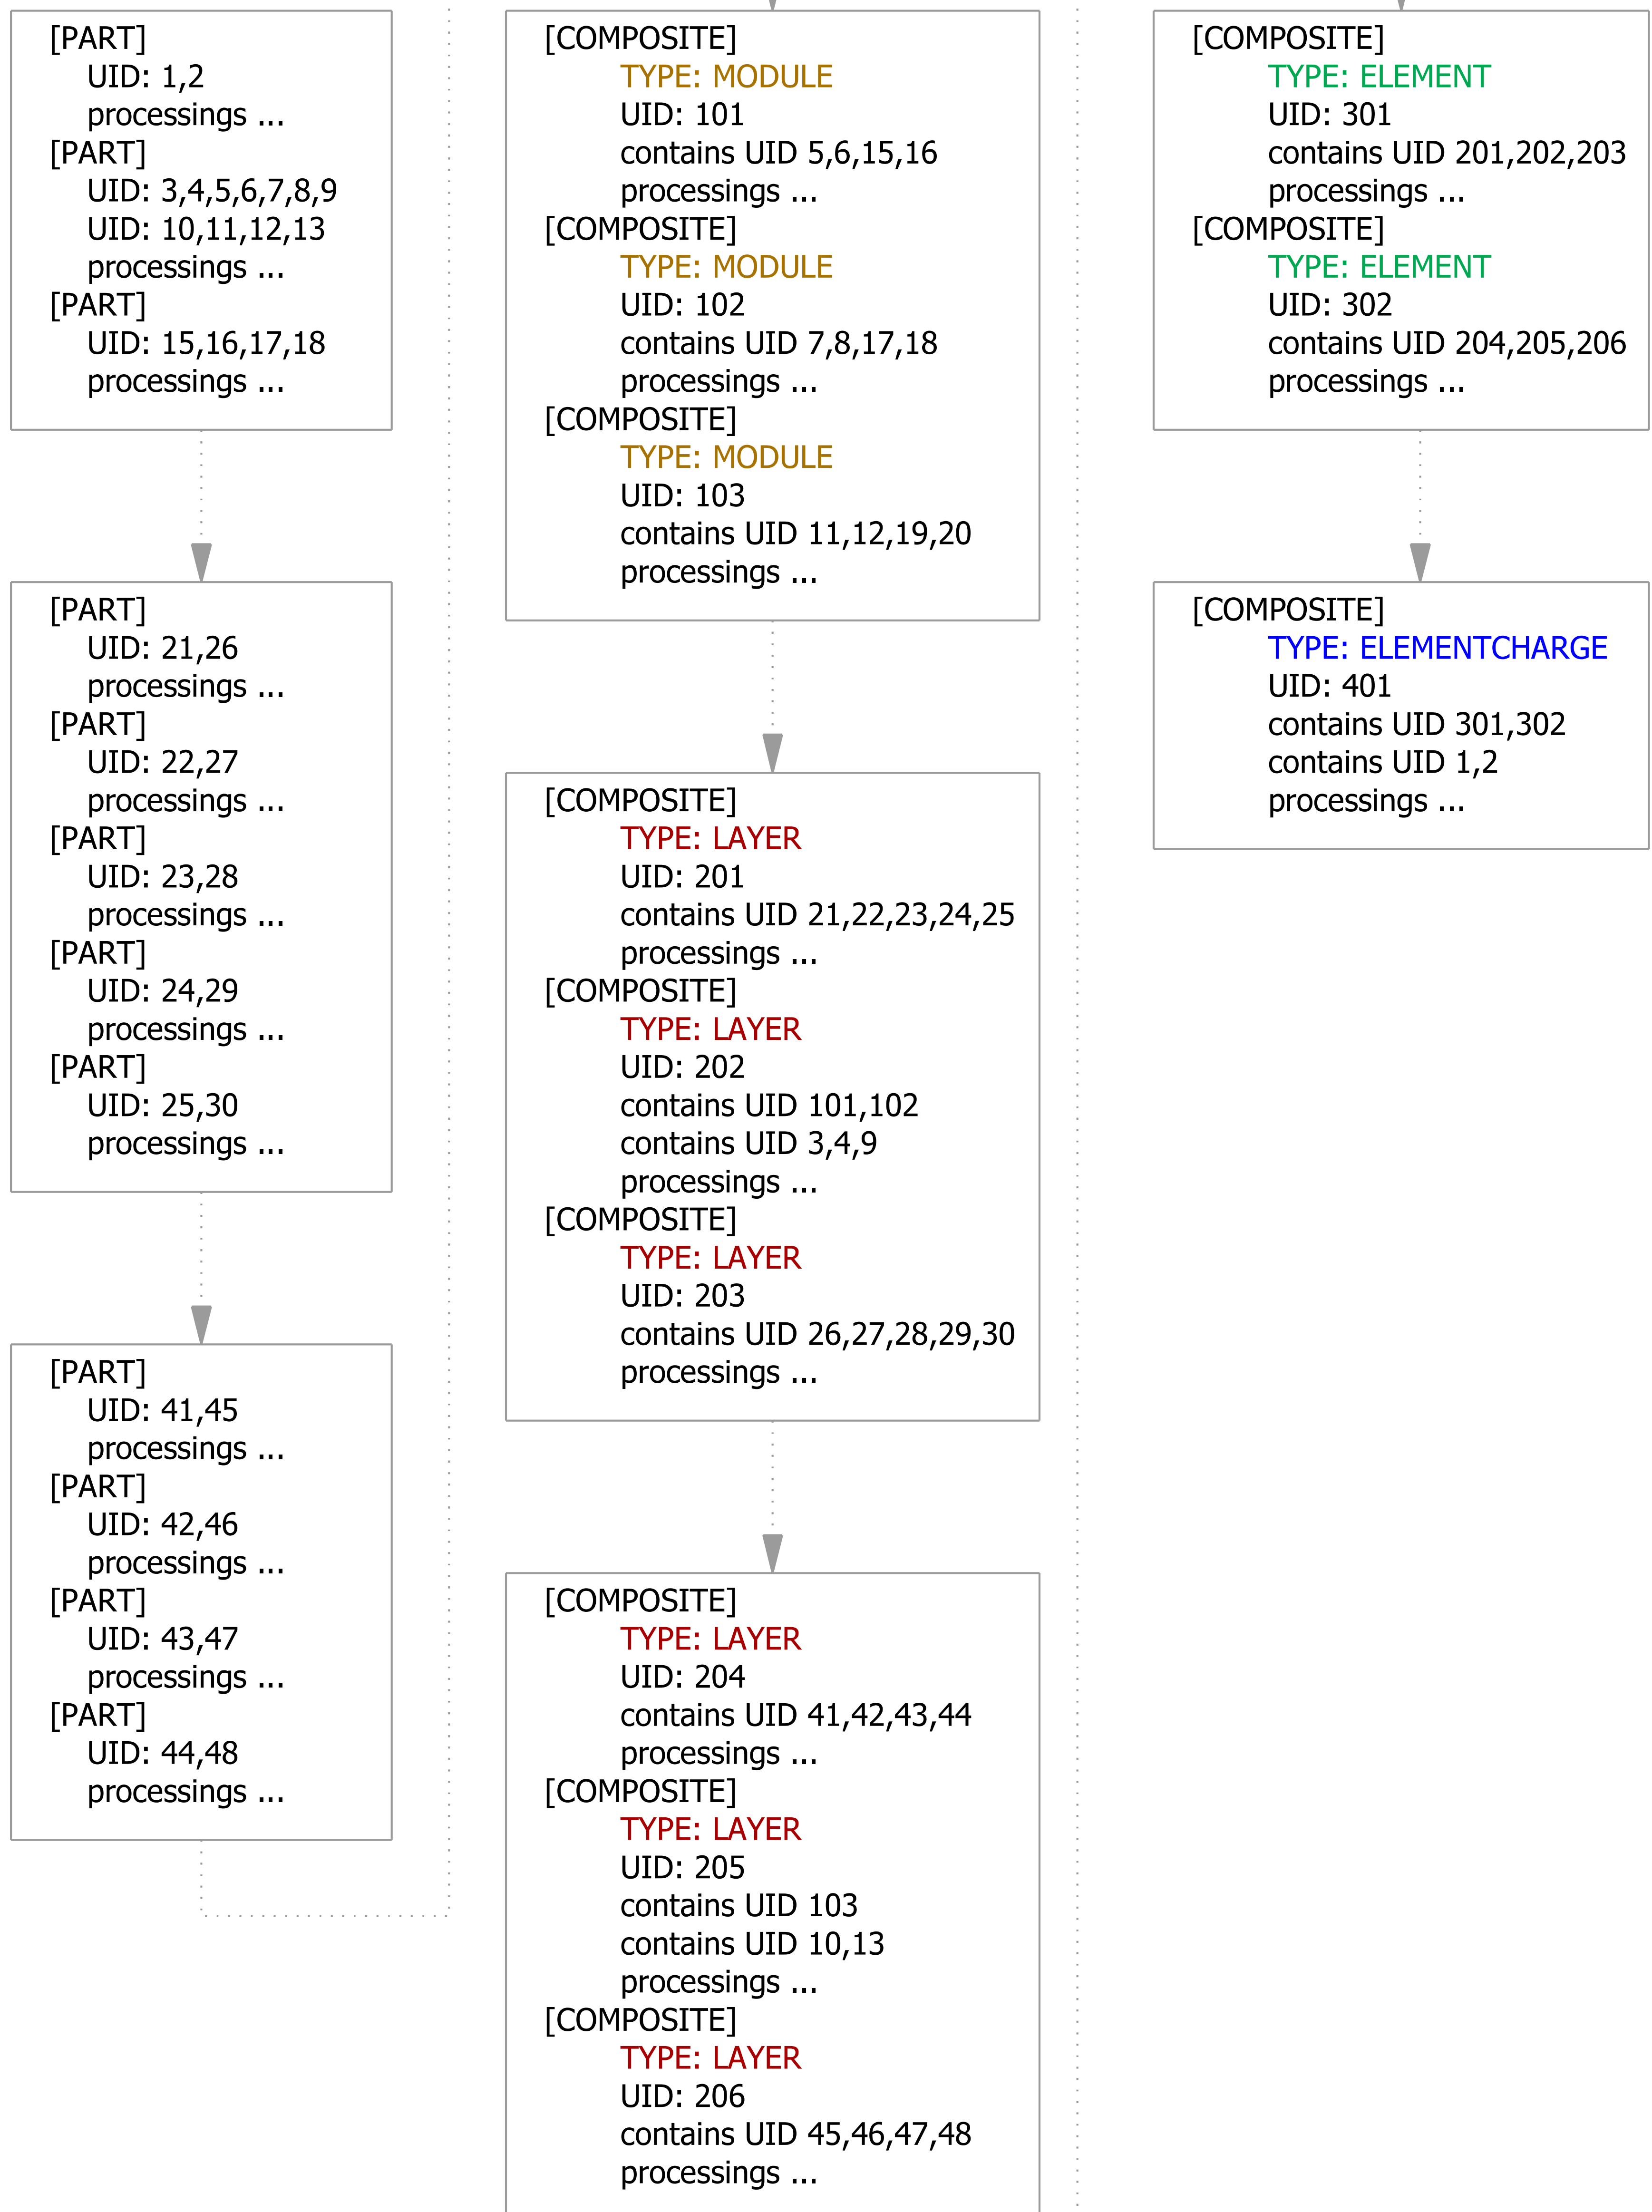

### Aperture

### CounterSink

CounterSink = no

CounterSink = yes

Listing in the BTLX-File

Hierarchical ordering

Example for a composite

End of example for a composite