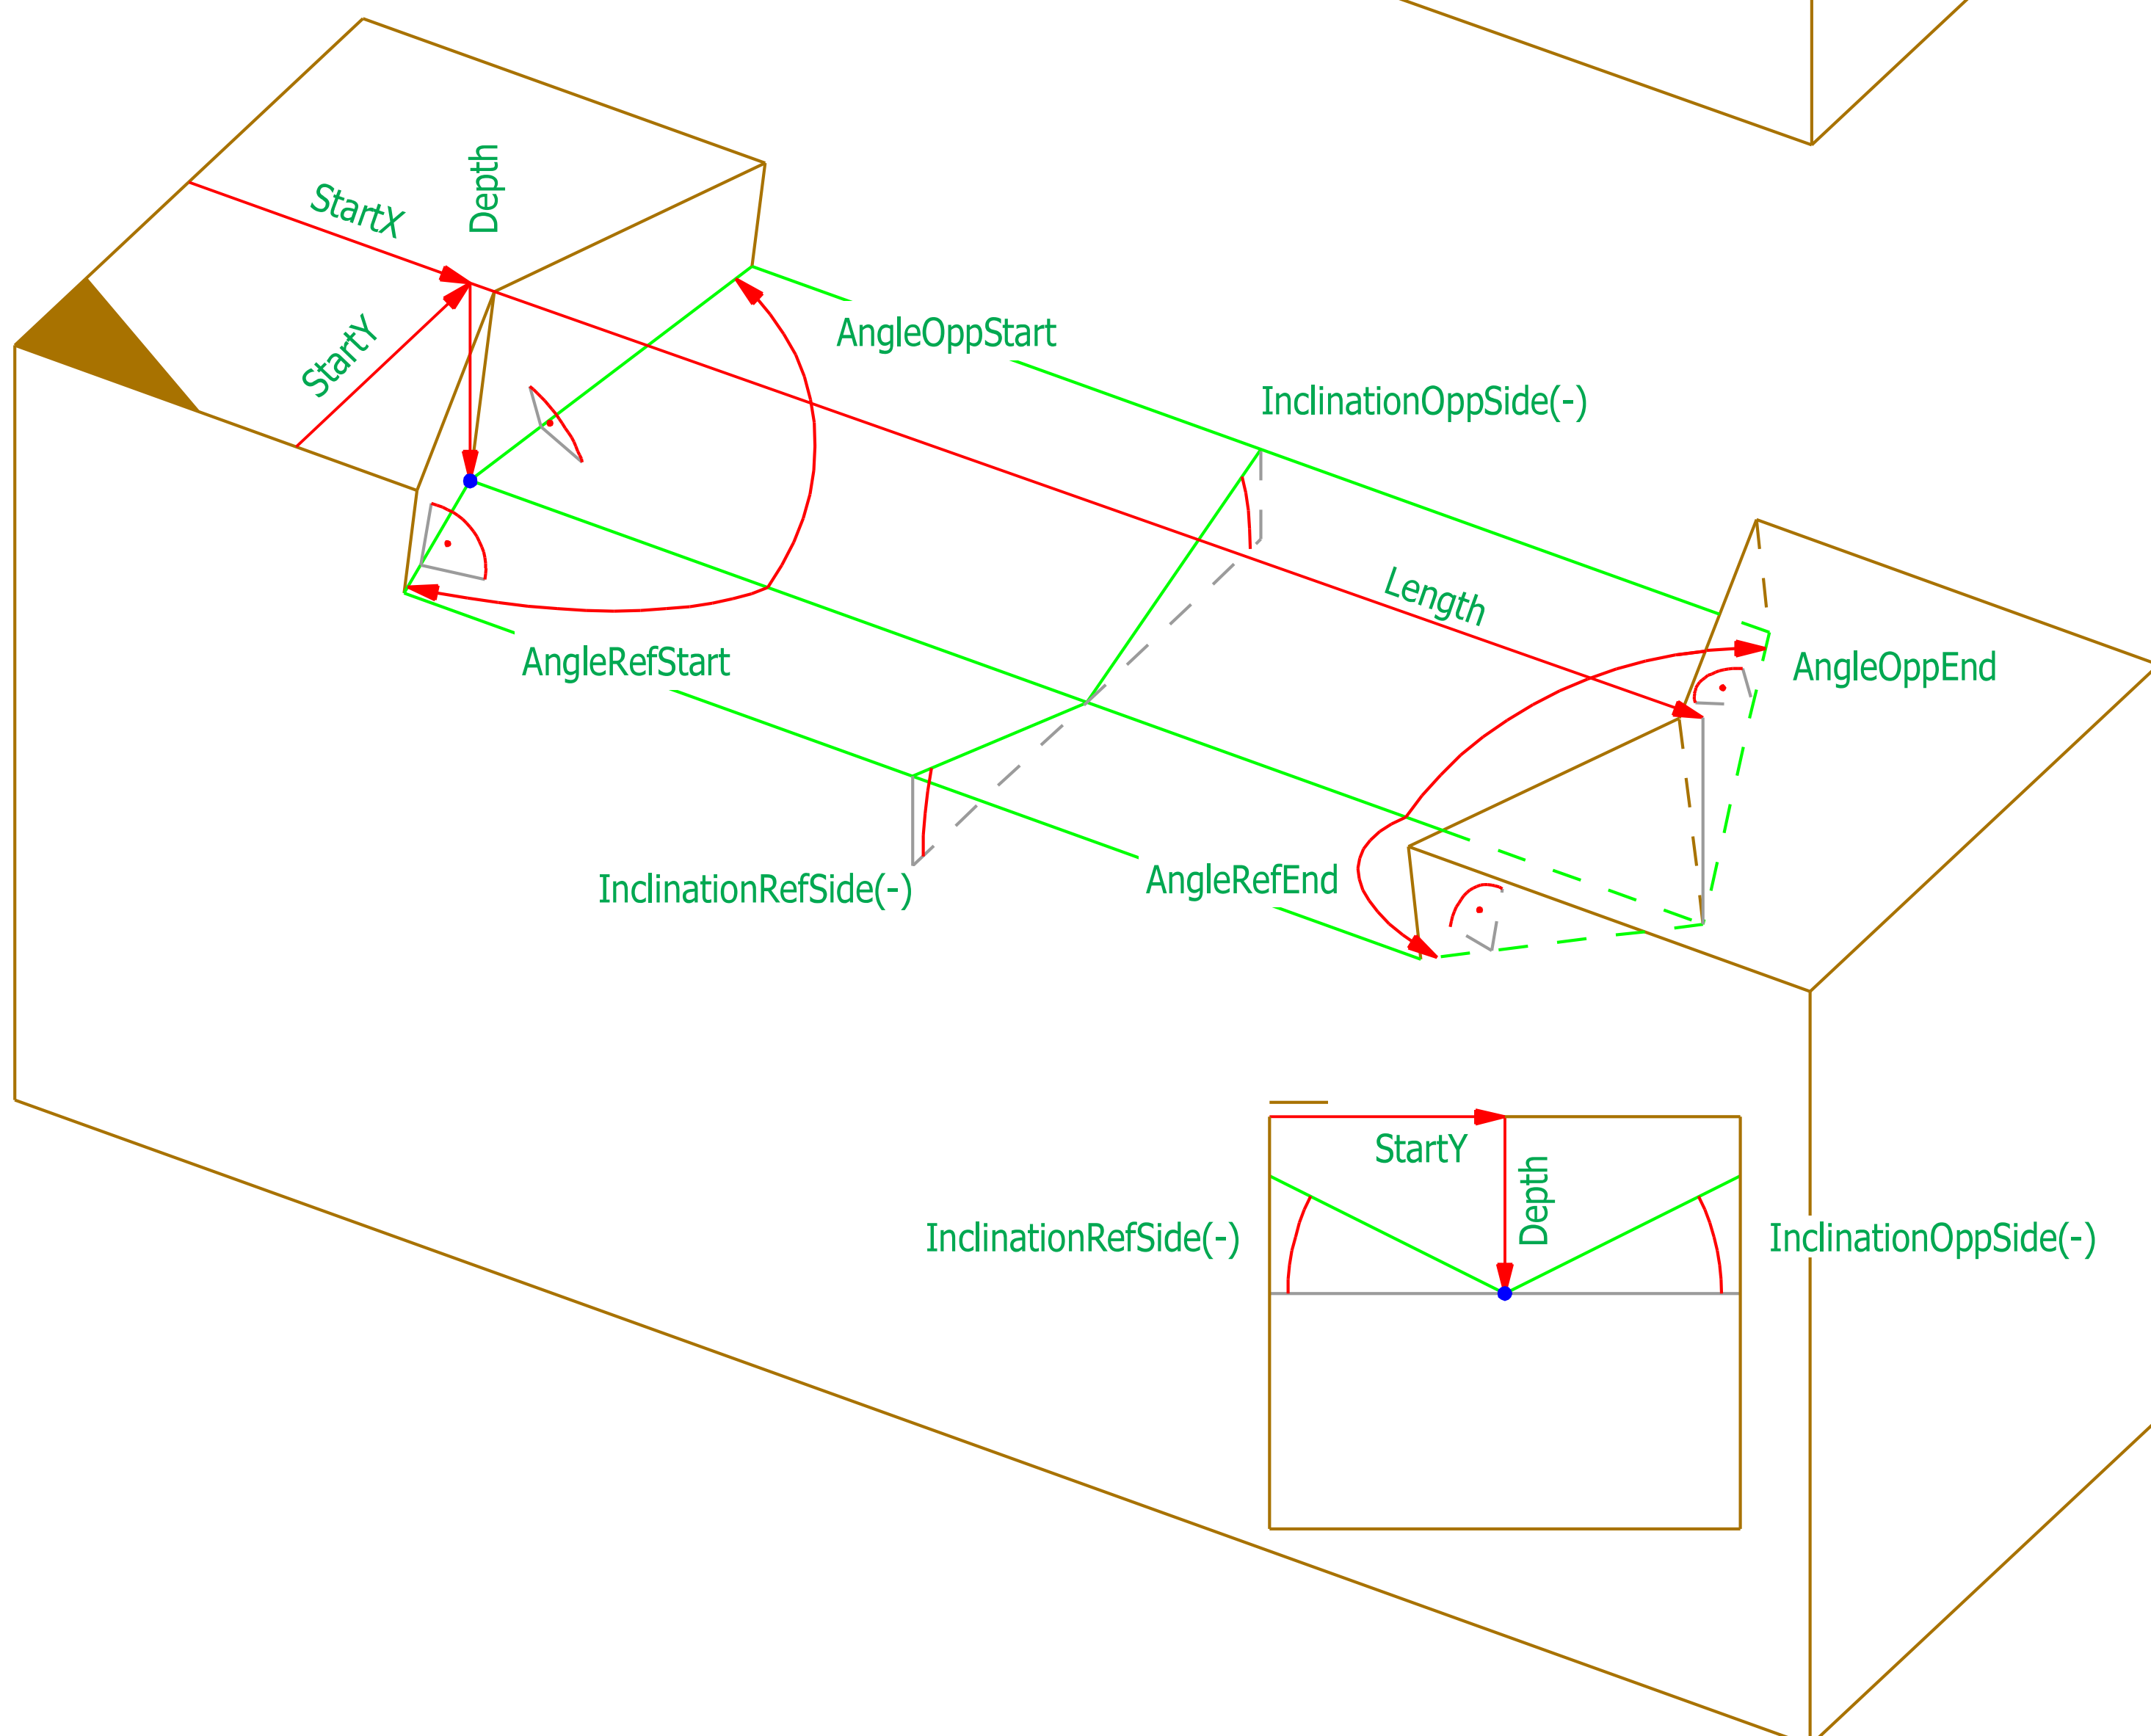

RidgeValleyCut

Parameters RidgeValleyCut

Name	Type	Default	Min	Max
StartX	LengthPosType	0.0	-100000.0	100000.0
StartY	WidthType	50.0	0.0	50000.0
StartDepth	WidthType	0.0	0.0	50000.0
InclinationRefSide	InclinationType	45.0	-89.9	89.9
InclinationOppSide	InclinationType	45.0	-89.9	89.9
StartLimited	BooleanType	no	no	yes
EndLimited	BooleanType	no	no	yes
Length	LengthType	0.0	0.0	100000.0
AngleRefStart	AngleType	90.0	0.1	179.9
AngleRefEnd	AngleType	90.0	0.1	179.9
AngleOppStart	AngleType	90.0	0.1	179.9
AngleOppEnd	AngleType	90.0	0.1	179.9

StartLimited	EndLimited	
yes	yes	
no	yes	
yes	no	
no	no	