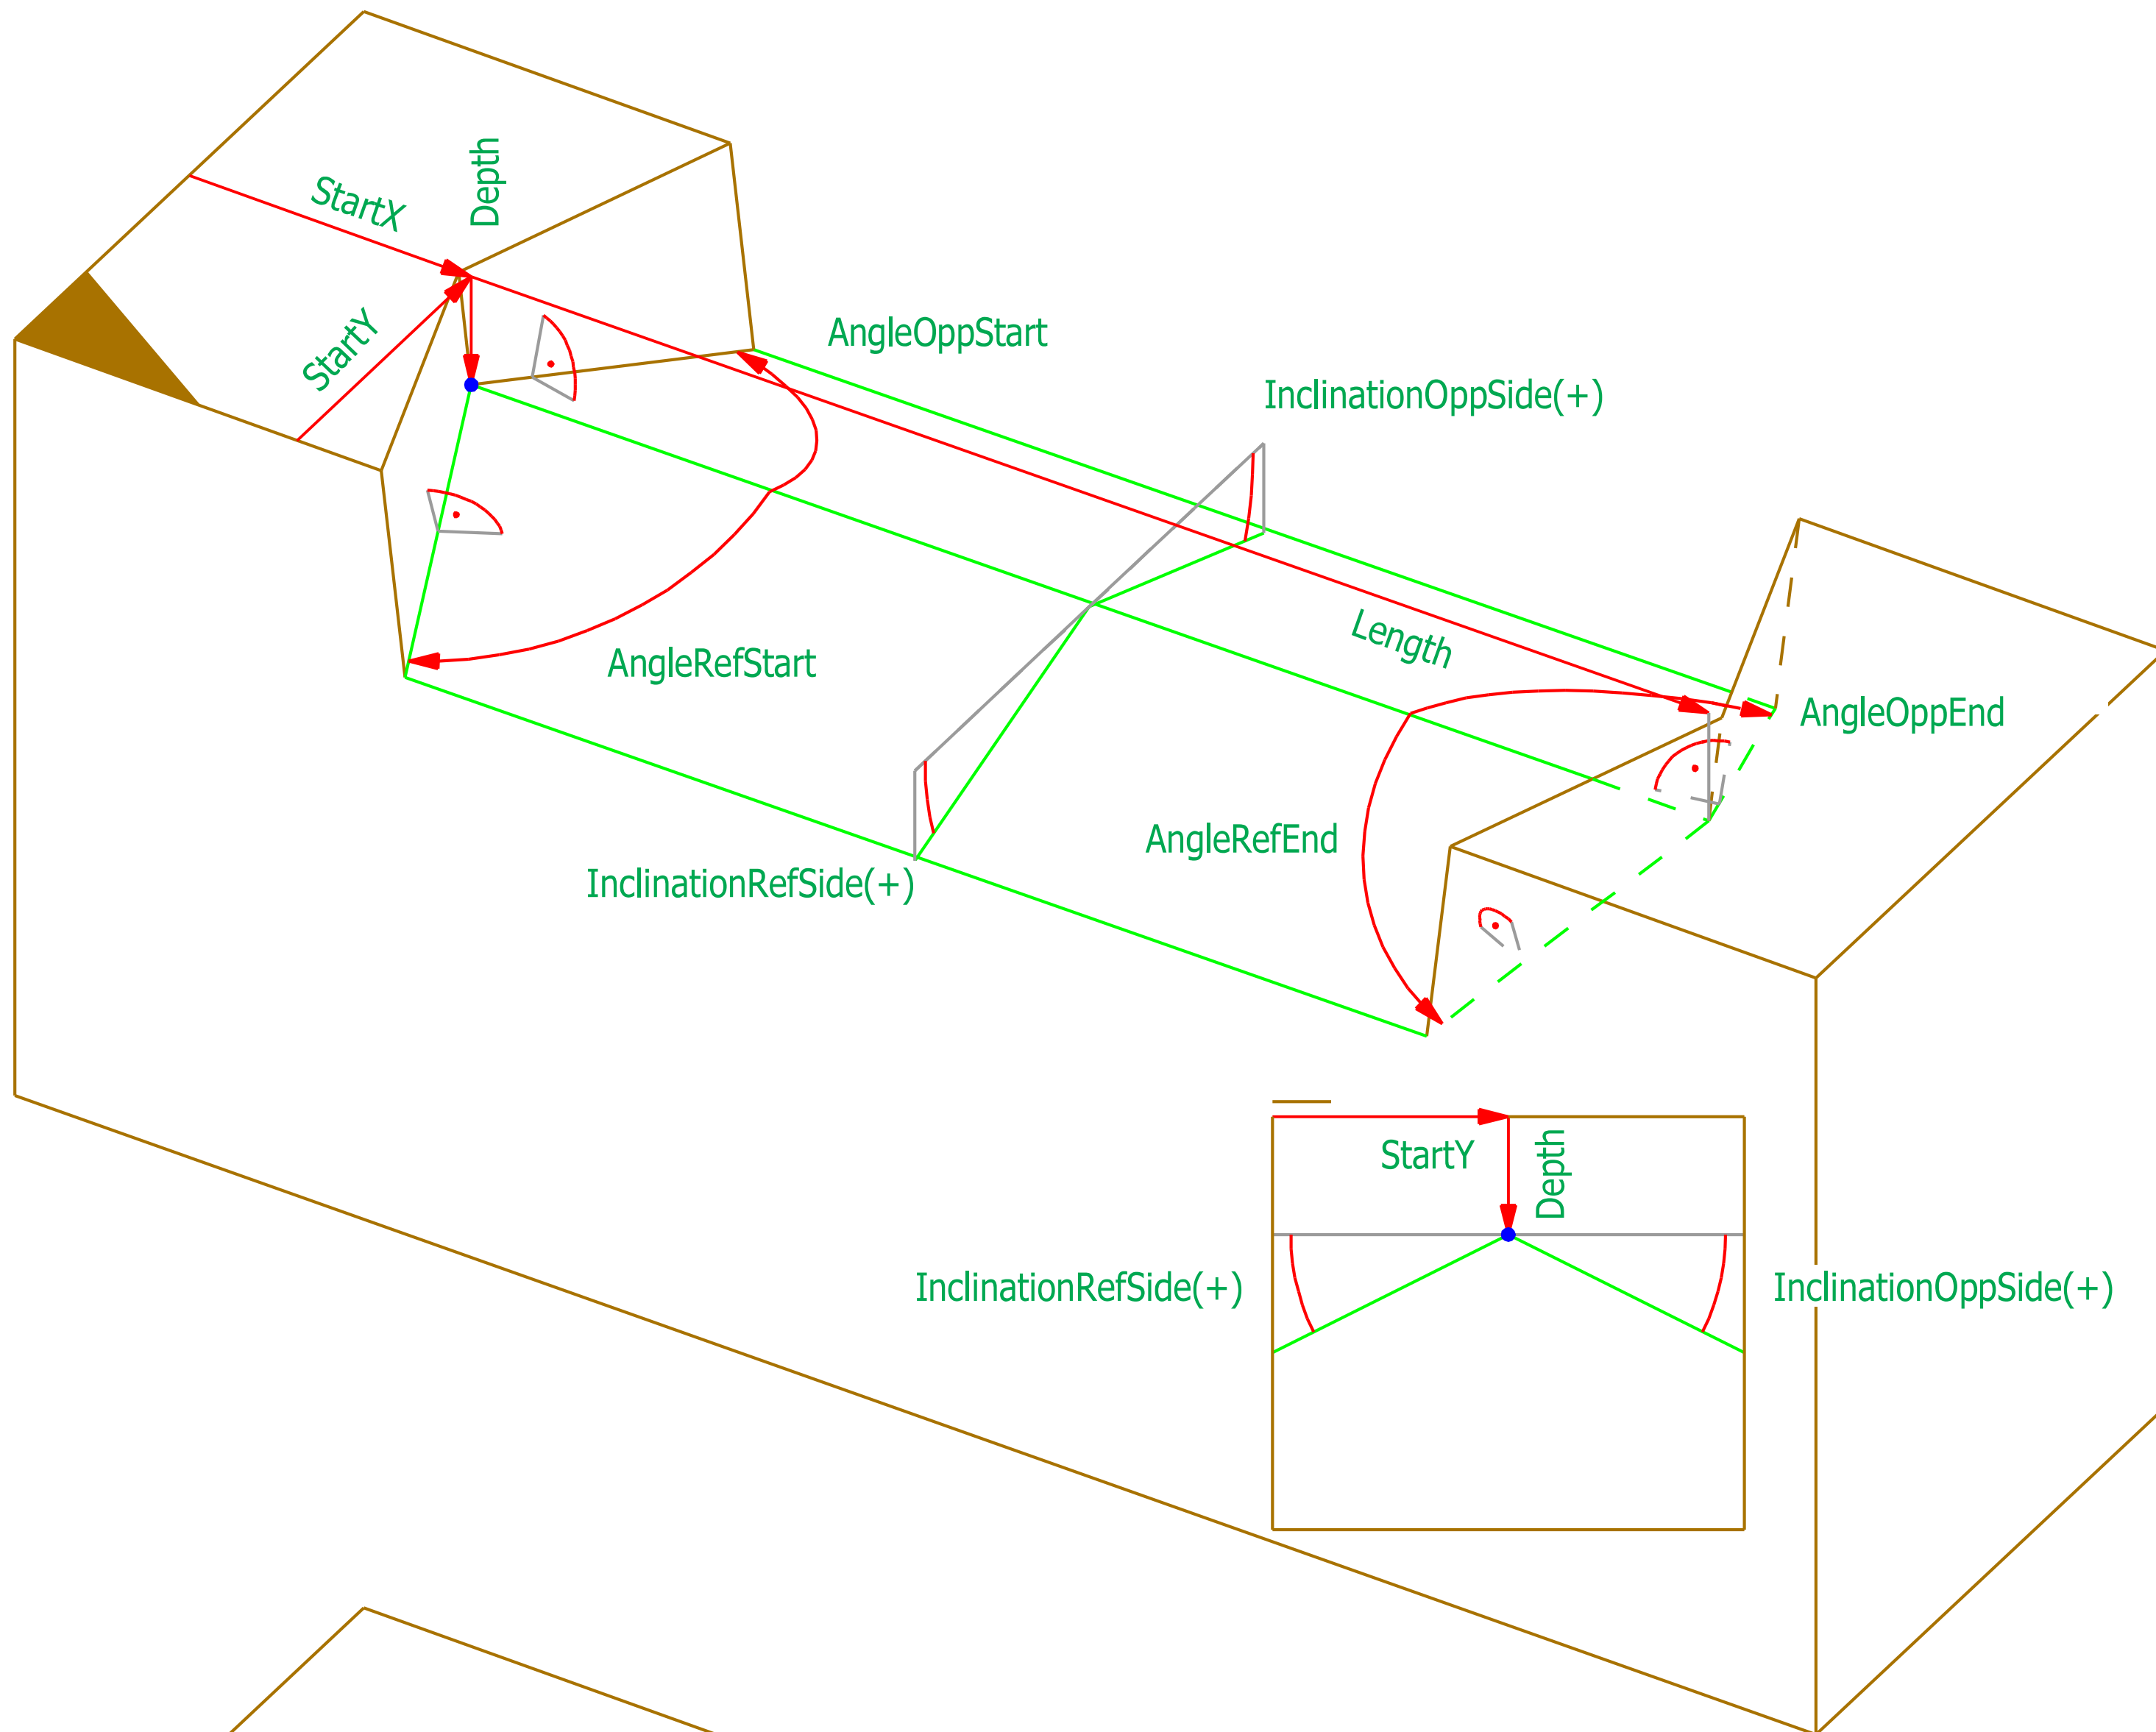

RidgeValleyCut

Parameters RidgeValleyCut

Name	Type	Default	Min	Max
StartX	LengthPosType	0.0	-100000.0	100000.0
StartY	WidthType	50.0	0.0	50000.0
StartDepth	WidthType	0.0	0.0	50000.0
InclinationRefSide	InclinationType	45.0	-89.9	89.9
InclinationOppSide	InclinationType	45.0	-89.9	89.9
StartLimited	BooleanType	no	no	yes
EndLimited	BooleanType	no	no	yes
Length	LengthType	0.0	0.0	100000.0
AngleRefStart	AngleType	90.0	0.1	179.9
AngleRefEnd	AngleType	90.0	0.1	179.9
AngleOppStart	AngleType	90.0	0.1	179.9
AngleOppEnd	AngleType	90.0	0.1	179.9

StartLimited	EndLimited	
yes	yes	
no	yes	
yes	no	
no	no	